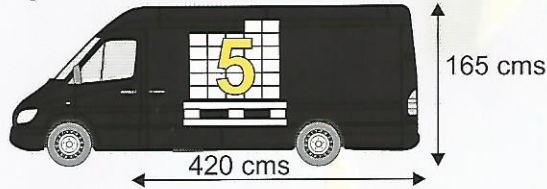

Unit 20A Blakemere Village
 Chester Road
 Sandiway, Cheshire
 CW8 2EB

Vehicle Size Guide

Sprinter Van

Up to 1300kgs 5 Euro pallets

Curtainsider/Box Van

Up to 1250kgs 10 Euro pallets

7.5 Ton Truck

2700kgs to 3000kgs up to 15 Euro pallets

220-240 cms

12/18 Ton Truck

12 Ton 4000 to 4800kgs/ 18 Ton 7000 to 8500 kgs

245 cms

13.6m Trailer

Up to 24.5 Ton up to 33 Euro pallets

220-240 cms

DEDICATED TO SERVICE • DEDICATED TO QUALITY • DEDICATED TO PRICE