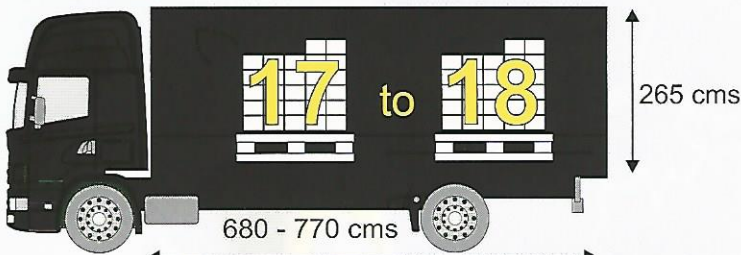

Unit 20A Blakemere Village
 Chester Road
 Sandiway, Cheshire
 CW8 2EB

Vehicle Size Guide

Sprinter Van

Up to 1300kgs 5 Euro pallets

Curtainsider/Box Van

Up to 1250kgs 10 Euro pallets

7.5 Ton Truck

2700kgs to 3000kgs up to 15 Euro pallets

220-240 cms

12/18 Ton Truck

12 Ton 4000 to 4800kgs/ 18 Ton 7000 to 8500 kgs

245 cms

13.6m Trailer

Up to 24.5 Ton up to 33 Euro pallets

220-240 cms

DEDICATED TO SERVICE • DEDICATED TO QUALITY • DEDICATED TO PRICE