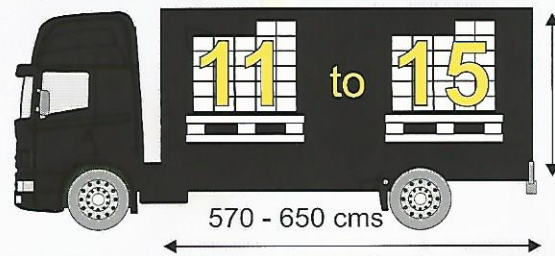

Unit 20A Blakemere Village
 Chester Road
 Sandiway, Cheshire
 CW8 2EB

Vehicle Size Guide

Sprinter Van

Up to 1300kgs 5 Euro pallets

Curtainsider/Box Van

Up to 1250kgs 10 Euro pallets

7.5 Ton Truck

2700kgs to 3000kgs up to 15 Euro pallets

220-240 cms

12/18 Ton Truck

12 Ton 4000 to 4800kgs/ 18 Ton 7000 to 8500 kgs

245 cms

13.6m Trailer

Up to 24.5 Ton up to 33 Euro pallets

220-240 cms

DEDICATED TO SERVICE • DEDICATED TO QUALITY • DEDICATED TO PRICE