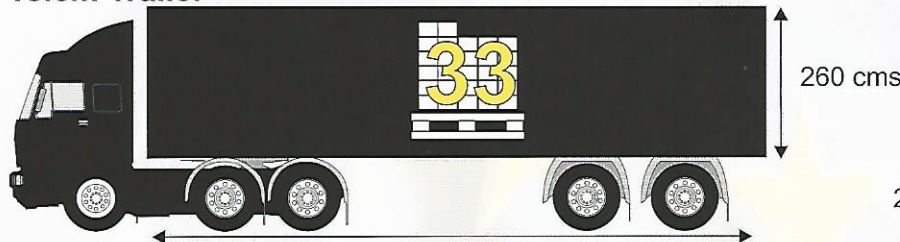

Unit 20A Blakemere Village
 Chester Road
 Sandiway, Cheshire
 CW8 2EB

Vehicle Size Guide

Sprinter Van

Up to 1300kgs 5 Euro pallets

Curtainsider/Box Van

Up to 1250kgs 10 Euro pallets

7.5 Ton Truck

2700kgs to 3000kgs up to 15 Euro pallets

220-240 cms

12/18 Ton Truck

12 Ton 4000 to 4800kgs/ 18 Ton 7000 to 8500 kgs

245 cms

13.6m Trailer

Up to 24.5 Ton up to 33 Euro pallets

220-240 cms

DEDICATED TO SERVICE • DEDICATED TO QUALITY • DEDICATED TO PRICE