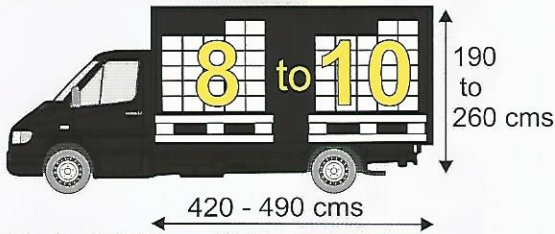

Unit 20A Blakemere Village
 Chester Road
 Sandiway, Cheshire
 CW8 2EB

Vehicle Size Guide

Sprinter Van

Up to 1300kgs 5 Euro pallets

Curtainsider/Box Van

Up to 1250kgs 10 Euro pallets

7.5 Ton Truck

2700kgs to 3000kgs up to 15 Euro pallets

220-240 cms

12/18 Ton Truck

12 Ton 4000 to 4800kgs/ 18 Ton 7000 to 8500 kgs

245 cms

13.6m Trailer

Up to 24.5 Ton up to 33 Euro pallets

220-240 cms

DEDICATED TO SERVICE • DEDICATED TO QUALITY • DEDICATED TO PRICE